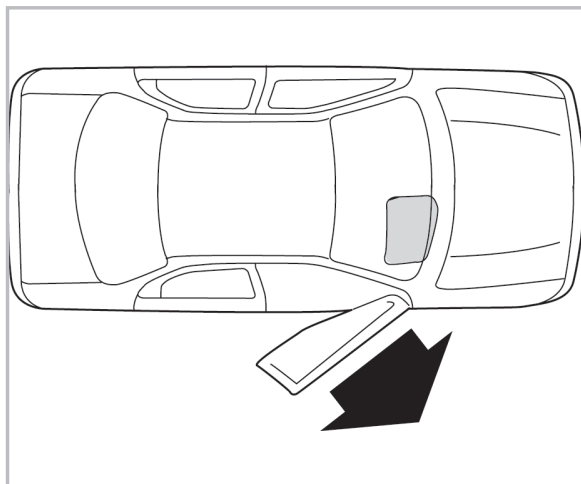

COMFORT

particle filter

715616

FH259

PA

WANT TO KNOW MORE?

www.valeo-techassist.com

FOR
CITROËN
FIAT
PEUGEOT

NEMO A/C+/- (02/08 >)
LINEA A/C+/- (07/07 >) / **QUBO** A/C+/- (10/09 >) / **DOBLO** A/C+ (01/10 >) / **FIORINO** A/C+/- (12/07 >)
BIPPER A/C+/- (02/08 >)

Valeo Service - Société par Actions simplifiée - Capital de 12 900 000€ - 70, rue Playel, 93285 Saint-Denis Cedex - France - B 306 486 408 RCS Bobigny