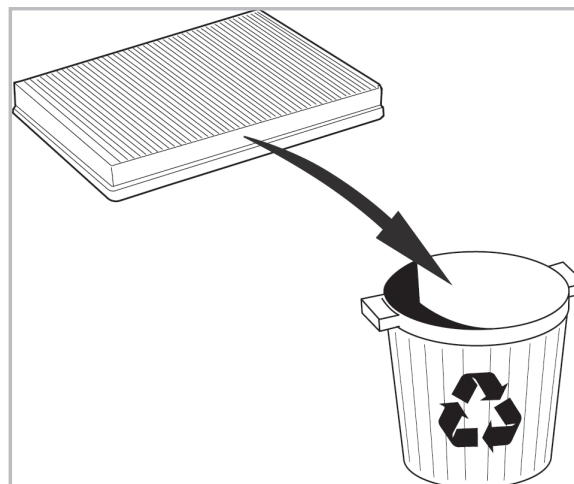

COMFORT

particle filter

715616

FH259

PA

WANT TO KNOW MORE?

www.valeo-techassist.com

FOR
CITROËN
FIAT
PEUGEOT

NEMO A/C+/- (02/08 >)
LINEA A/C+/- (07/07 >) / **QUBO** A/C+/- (10/09 >) / **DOBLO** A/C+ (01/10 >) / **FIORINO** A/C+/- (12/07 >)
BIPPER A/C+/- (02/08 >)

Valeo Service - Société par Actions simplifiée - Capital de 12 900 000€ - 70, rue Playel, 93285 Saint-Denis Cedex - France - B 306 486 408 RCS Bobigny